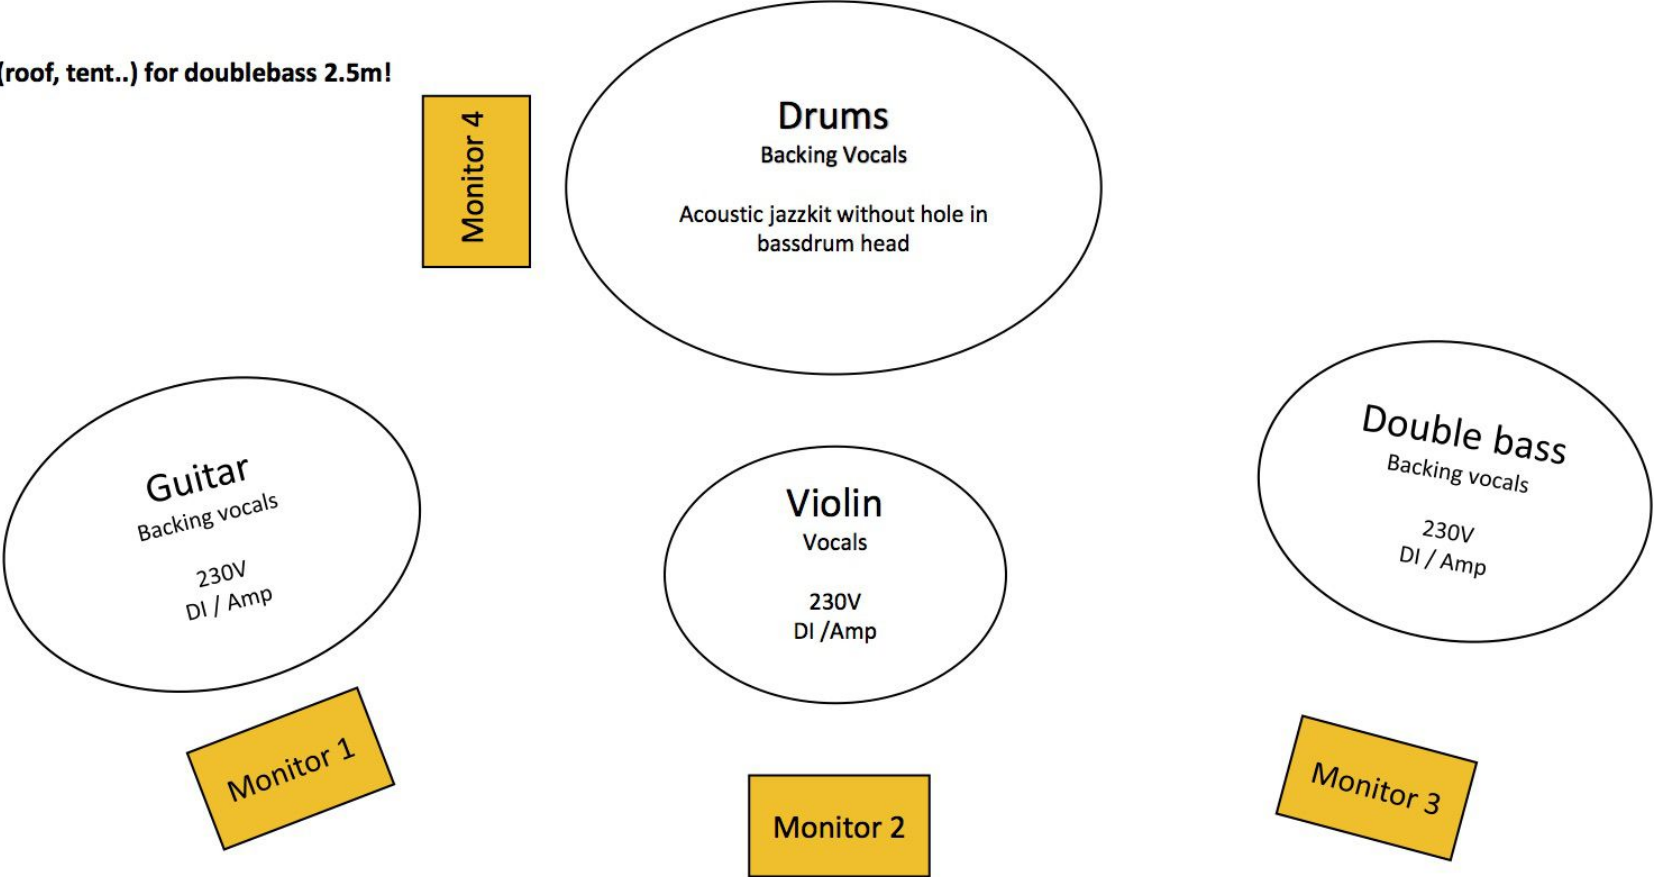

# Zimis Hot Swing Thing

## Stageplan

---

**Stage:**  
min. 5m x 3m

**Important:**  
min. height of stage (roof, tent..) for doublebass 2.5m!

---

**Front Stage**